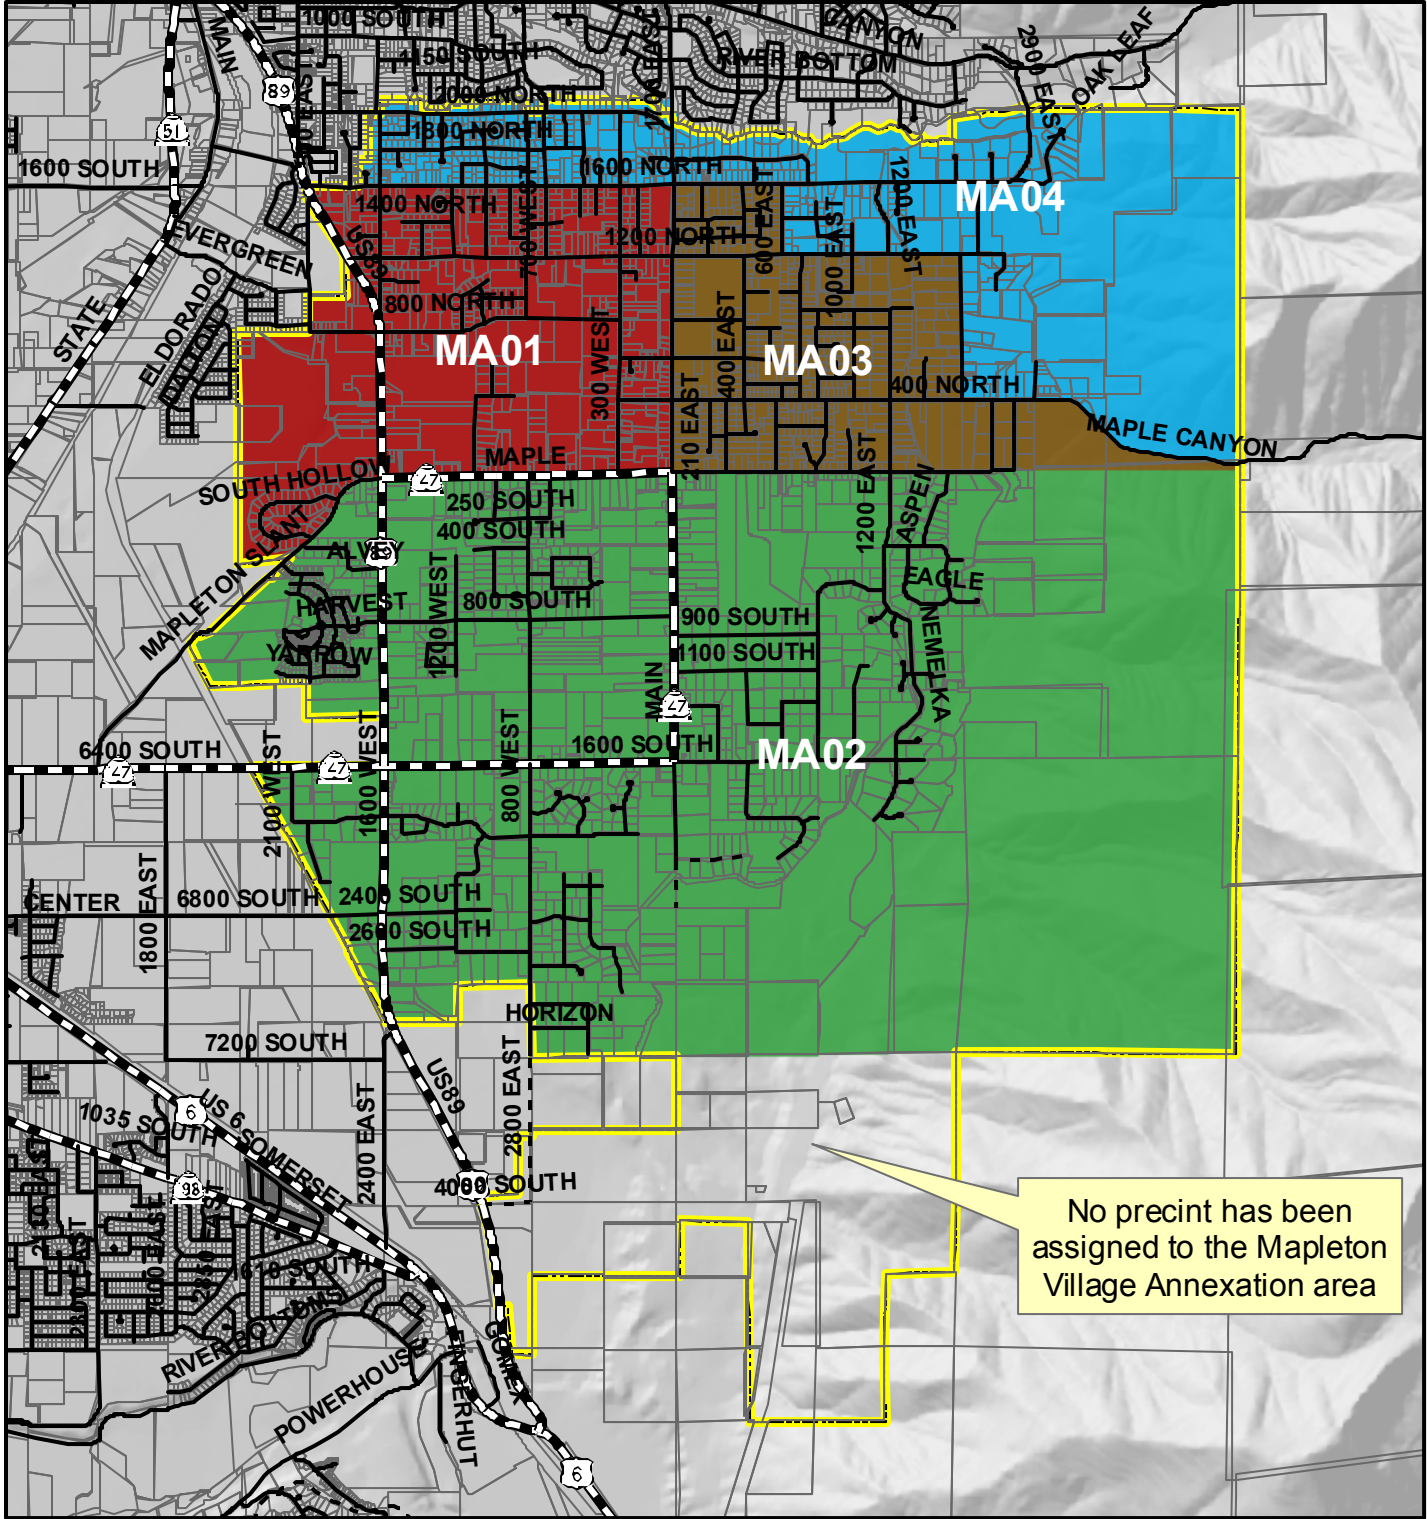

# Mapleton City Voting Precincts

## Legend

- US or State Hwy
- Local Roads
- Local Roads - Unpaved
- Parcels as of 6-30-09
- Mapleton Boundary

## Mapleton Voting Precincts

- MA01
- MA02
- MA03
- MA04

No precinct has been assigned to the Mapleton Village Annexation area

MAPLETON CITY CORPORATION

Mapleton City makes no warranty with respect to the accuracy, completeness, or usefulness of this map. For official verifications, contact the City Recorder.

Map Last Updated: 6-30-09